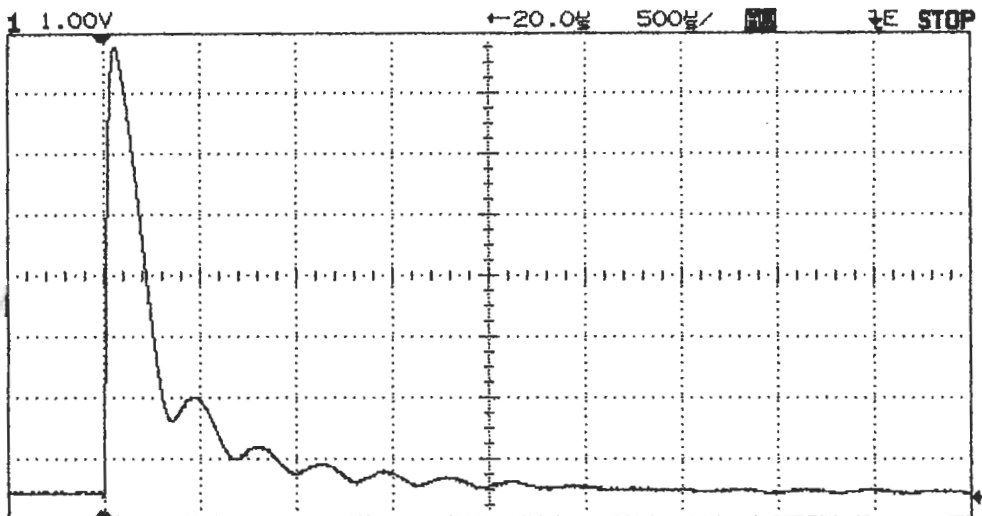

BRANDEIS UNIV.

PS-1B #191  
T<sub>2</sub> - MINERAL OIL  
G/M SEQUENCE  
FREQ 15.554 MHz  
DELAY TIME .7 ms  
SWEET SPOT  
JUNE 4, 2002  
J.F.R.

PS 1-B  
SERIAL # 191  
FID MINERAL OIL  
FREQ 15.556 MHz  
SWEET SPOT  
 $\chi = 0.1$   
ROT = 6.0  
JUNE 4, 2002  
J.F. REICHERT

PS 1-B  
SERIAL # 191  
FID MINERAL OIL  
FREQ 15.55619 MHz  
CENTER FIELD  
JUNE 4, 2002  
J.F. REICHERT