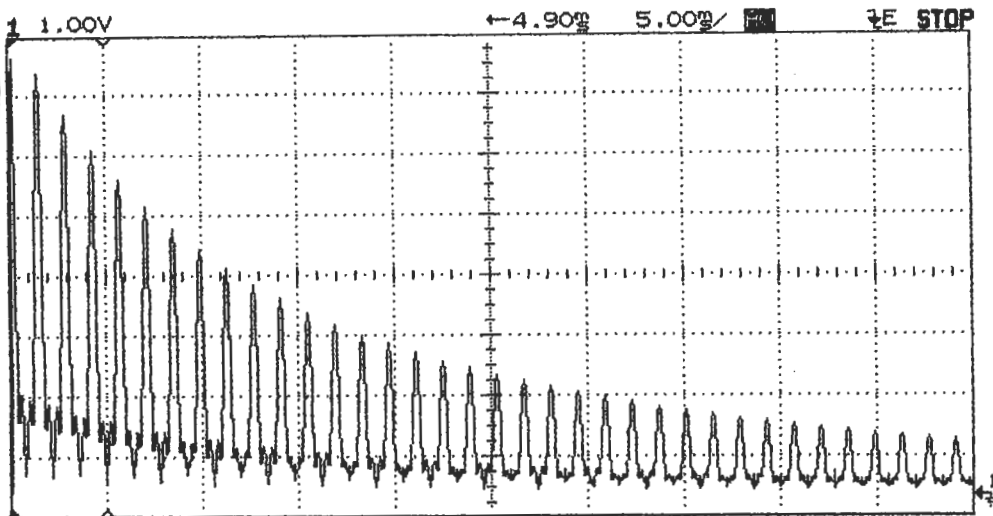

BRANDEIS UNIV.

PS-1B #191  
T<sub>2</sub> - MINERAL OIL  
G/M SEQUENCE  
FREQ 15.554 MHz  
DELAY TIME .7 ms  
SWEET SPOT  
JUNE 4, 2002  
J.F.R.

PS 1-B  
SERIAL # 191  
FID MINERAL OIL  
FREQ 15.556 MHz  
SWEET SPOT  
 $\chi = 0.1$   
ROT = 6.0  
JUNE 4, 2002  
J.F. REICHERT

PS 1-B  
SERIAL # 191  
FID MINERAL OIL  
FREQ 15.55619 MHz  
CENTER FIELD  
JUNE 4, 2002  
J.F. REICHERT