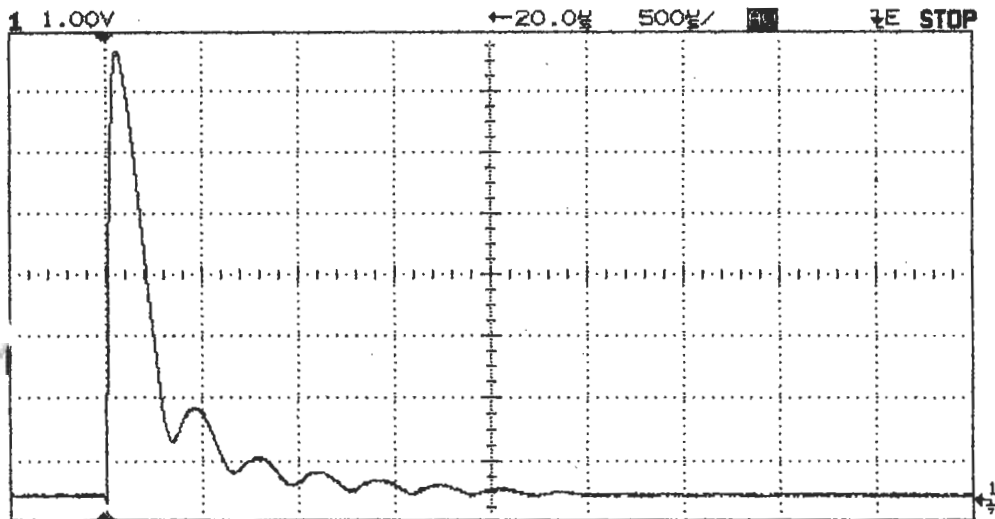

BRANDEIS UNIV.

PS-1B #191  
T<sub>2</sub> - MINERAL OIL  
G/M SEQUENCE  
FREQ 15.554 MHz  
DELAY TIME .7 ms  
SWEET SPOT  
JUNE 4, 2002  
J.F.R.

PS 1-B  
SERIAL # 191  
FID MINERAL OIL  
FREQ 15.556 MHz  
SWEET SPOT  
 $\chi = 0.1$   
ROT = 6.0  
JUNE 4, 2002  
J.F. REICHERT

PS 1-B  
SERIAL # 191  
FID MINERAL OIL  
FREQ 15.55619 MHz  
CENTER FIELD  
JUNE 4, 2002  
J.F. REICHERT